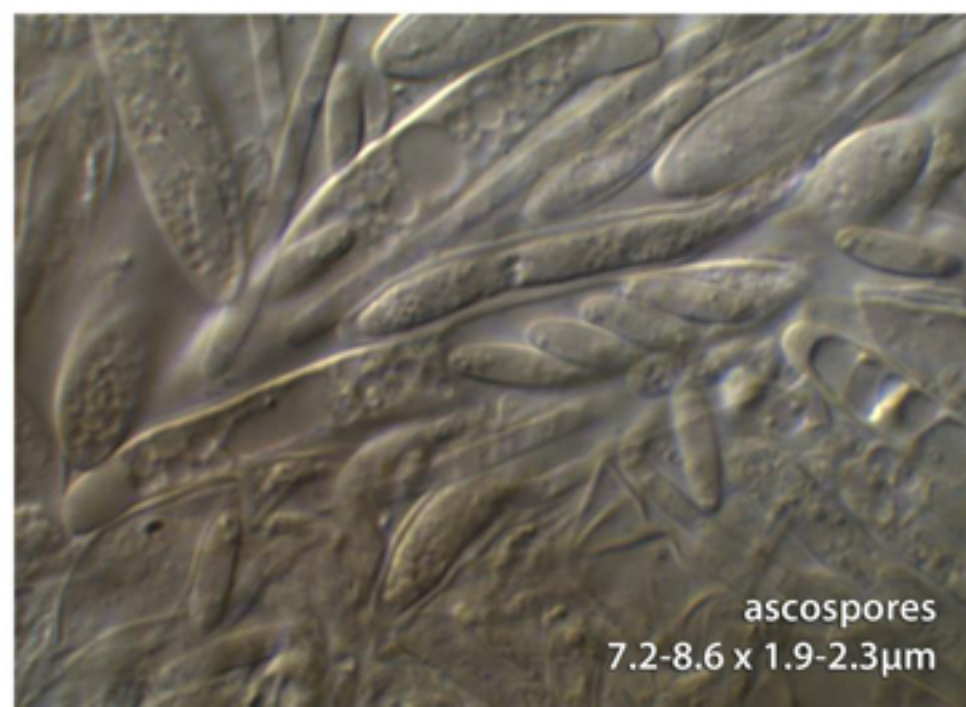

ectal excipulum  
(dorsal view)

20µm

paraphyses

ectal excipulum  
(ventral view)

ascospores  
7.2-8.6 x 1.9-2.3µm

## ***Olla millepunctata***

(Lib.) Svrček

on slender decorticated broadleaf  
branch

Edgerton Wood, Huddersfield  
West Yorkshire

VC63; SE12931776; 136 metres O.D.

15th February 2015

leg. & det. C.S.V. Yeates